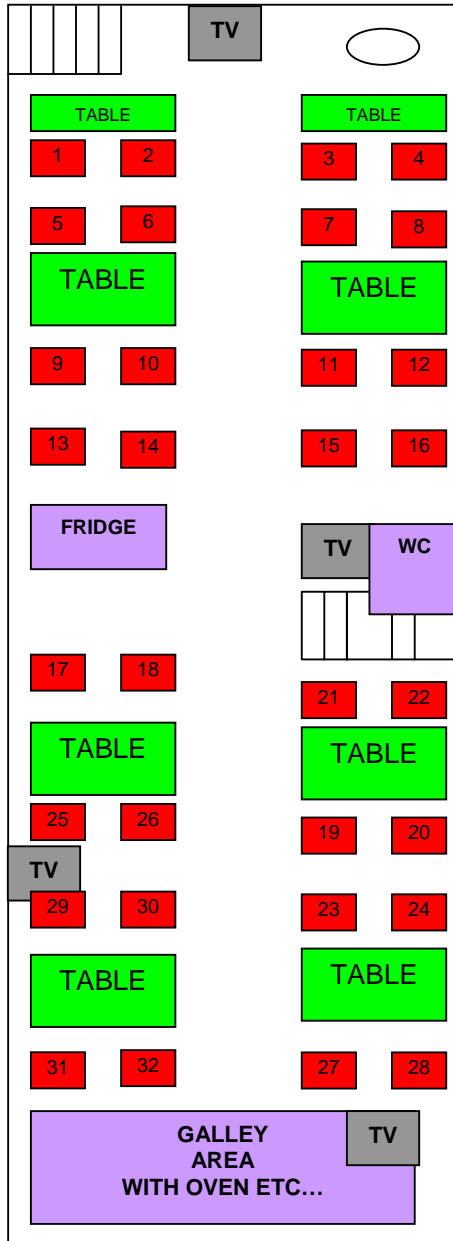

# FLIGHTS Hallmark

## Sovereign VIP Class with SKY Tv

Seating Plan – 32 Seat Elite VIP Coach

### Elite Specification

- 32 Leather VIP Seats
- SKY TV
- DVD with 4 Monitors
- Full Climate Control
- 8 full size tables seating 4 at each
- Striking Exterior Looks
- 240 volt electric supply
- Power sockets at tables for laptops & mobile phone chargers etc...
- Hot Cupboard & Microwave
- Food Fridge & Drinks Fridge
- Toilet/Washroom