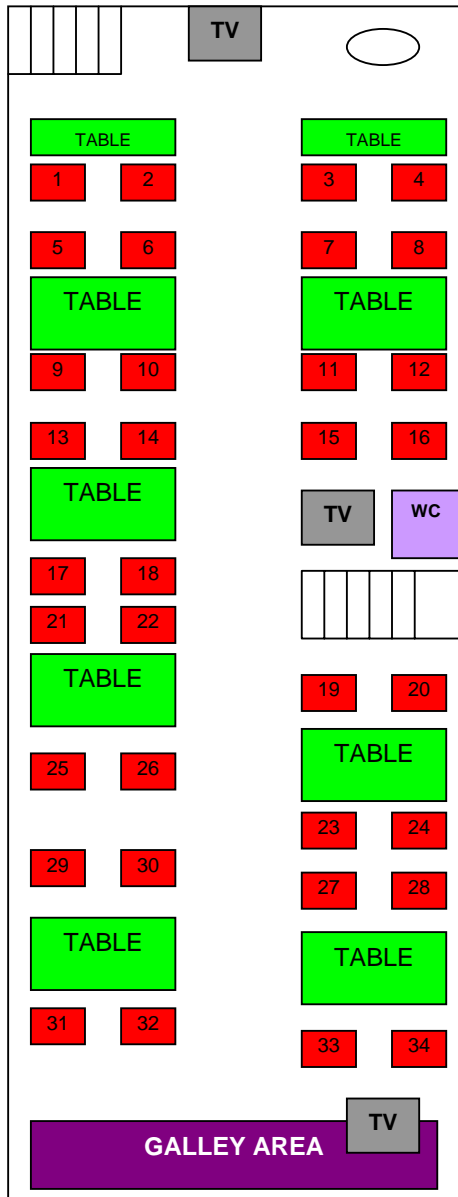

FLIGHTS Hallmark

Club Class

Example Seating Plan – 32/34 Seat Club Class Coach

Club Specification

- 32/34 Velour Trimmed Seats
- Video/DVD System with 2 Monitors
- Full Climate Control
- 7 full size tables seating 4 at each
- 2 half size tables seating 2 at each
- 2 half size tables seating 2 at each
- Seat back tables to seats not at tables
- Toilet/Washroom
- Microwave
- Food Fridge & Drinks Fridge